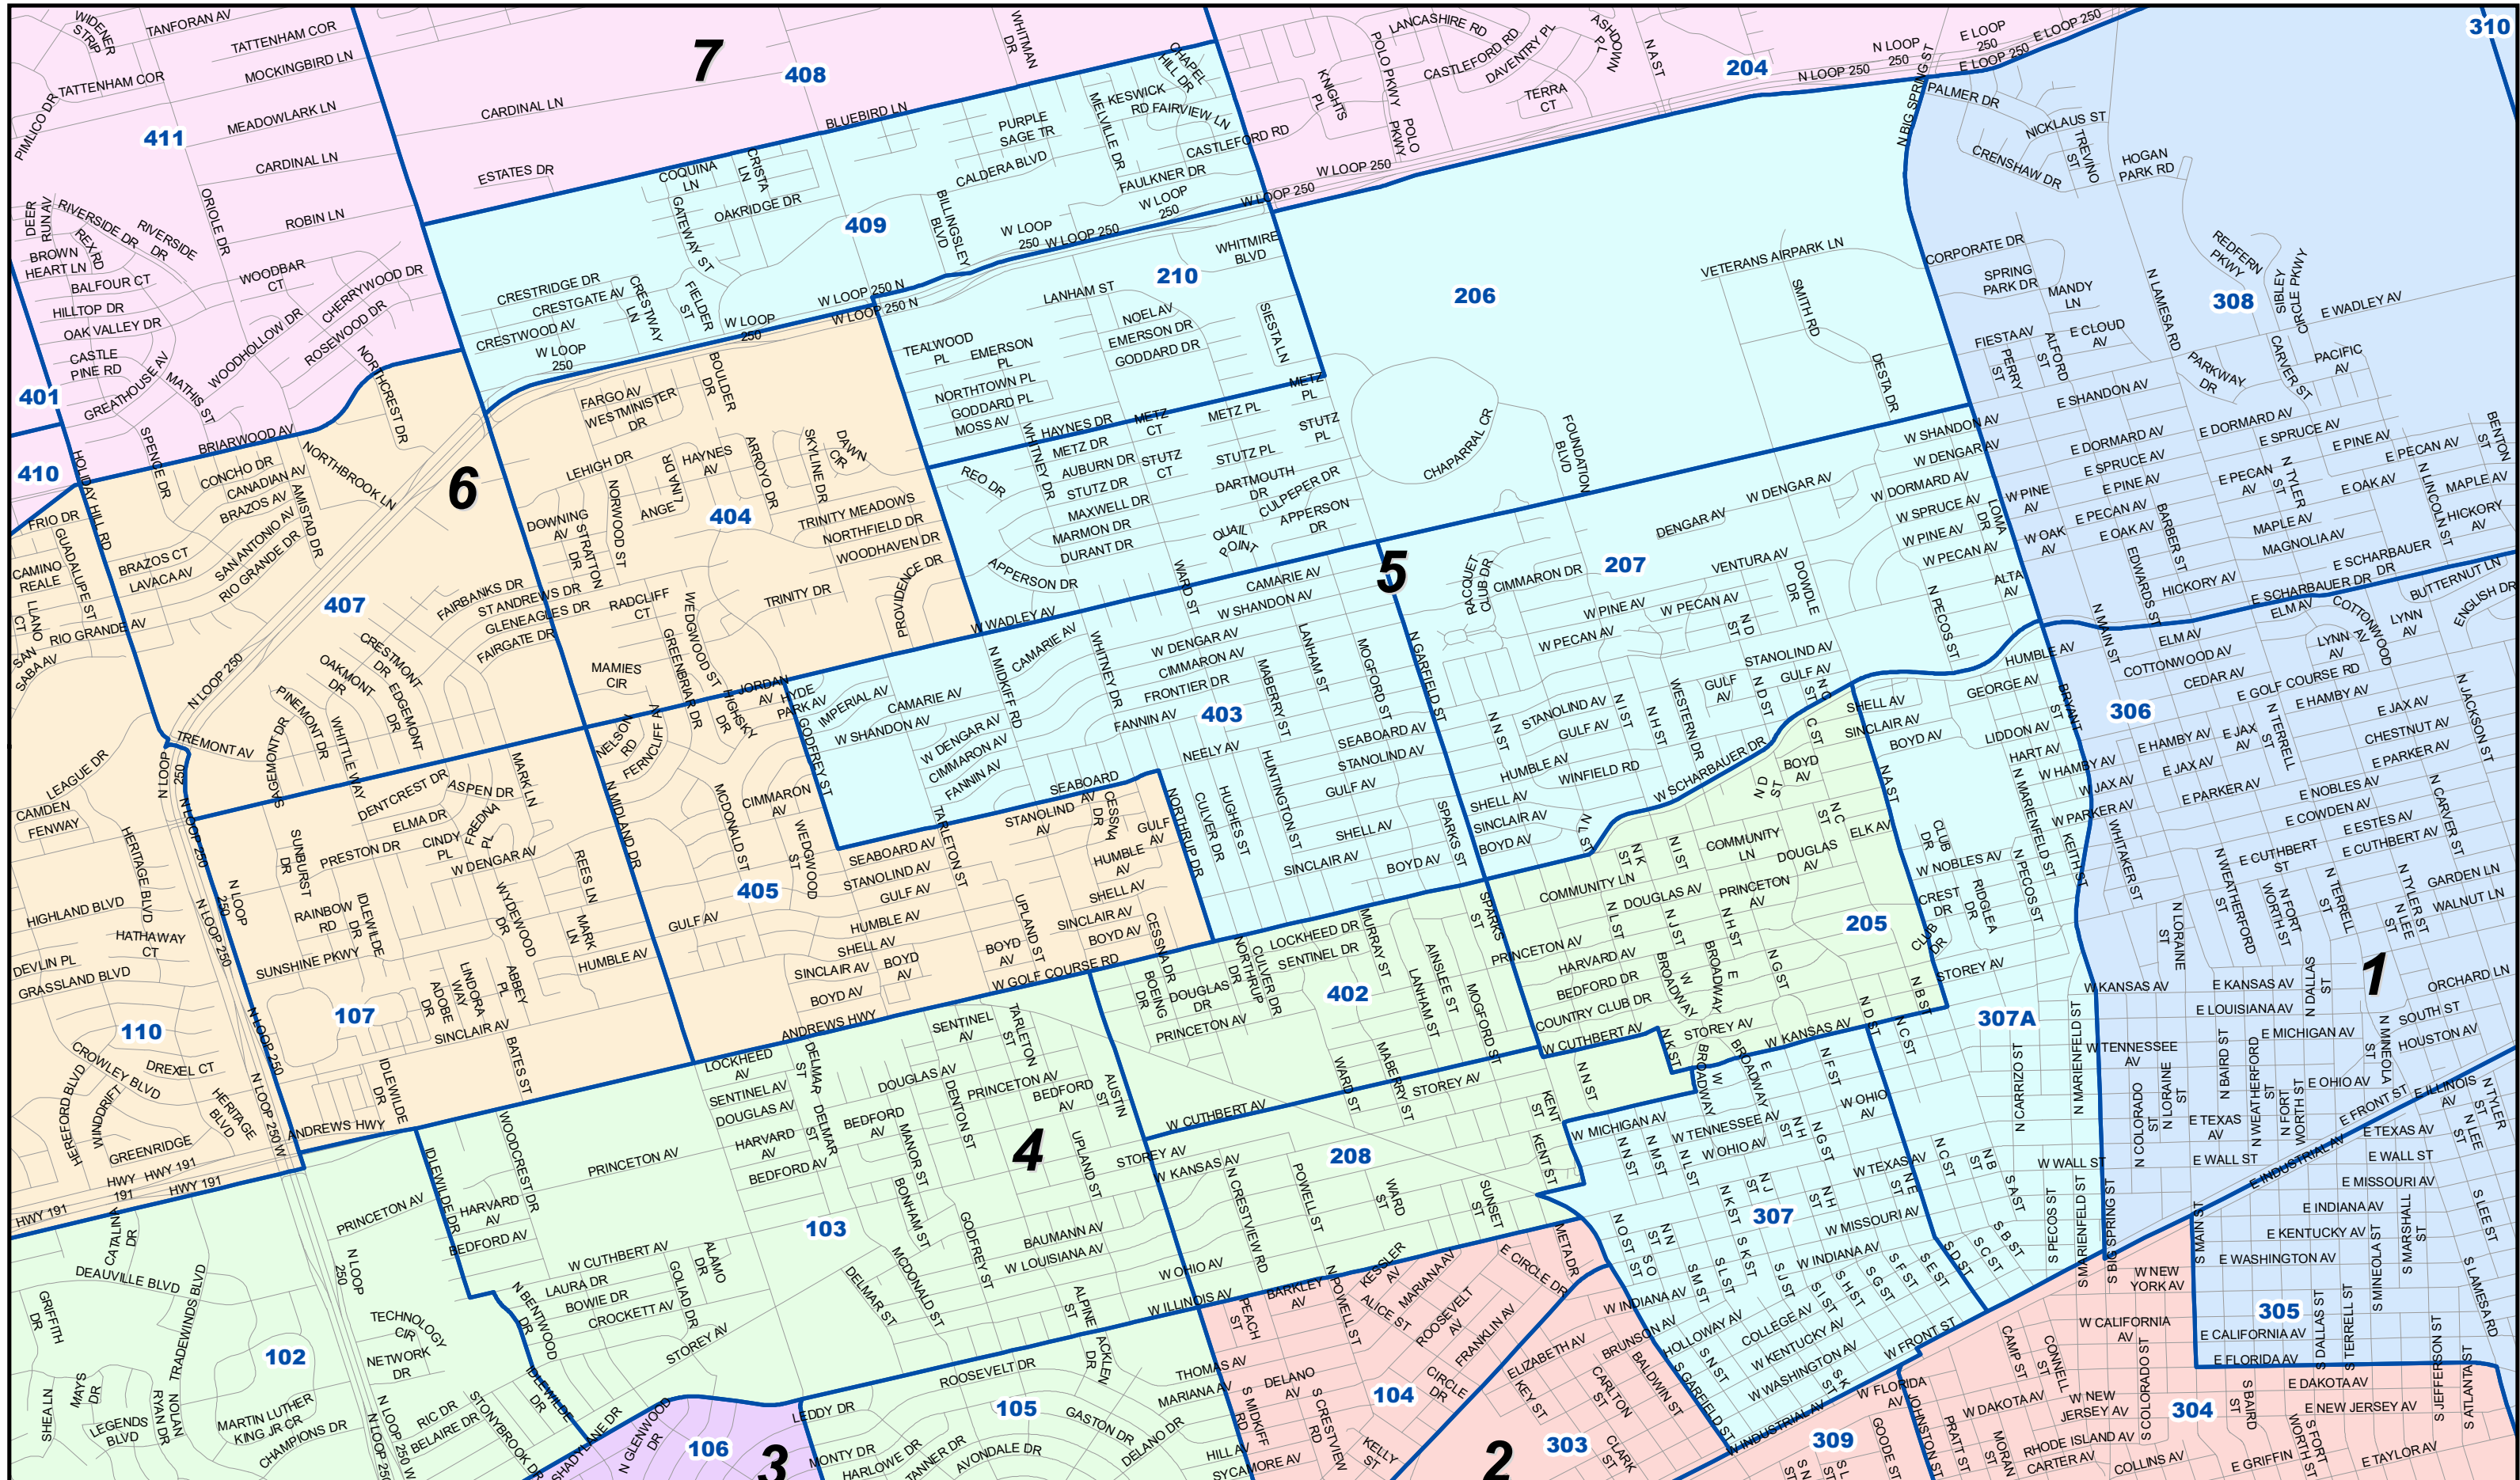

Created: 4/18/2022

Legend

2022 Election Precincts

Draft Plan A

1	2	3	4	5	6	7
---	---	---	---	---	---	---

Midland County Hospital District

Plan A - Adopted April 28, 2022

District 4

© 2022 Bickerstaff Heath Delgado Acosta LLP
 Data Source: Roads, Water and other features obtained from the 2020 Tiger/line files, U.S. Census Bureau

Created: 4/18/2022

Legend

2022 Election Precincts

Draft Plan A

1	2	3	4	5	6	7
---	---	---	---	---	---	---

Midland County Hospital District

Plan A - Adopted April 28, 2022

District 5

© 2022 Bickerstaff Heath Delgado Acosta LLP
 Data Source: Roads, Water and other features obtained from the 2020 Tiger/line files, U.S. Census Bureau